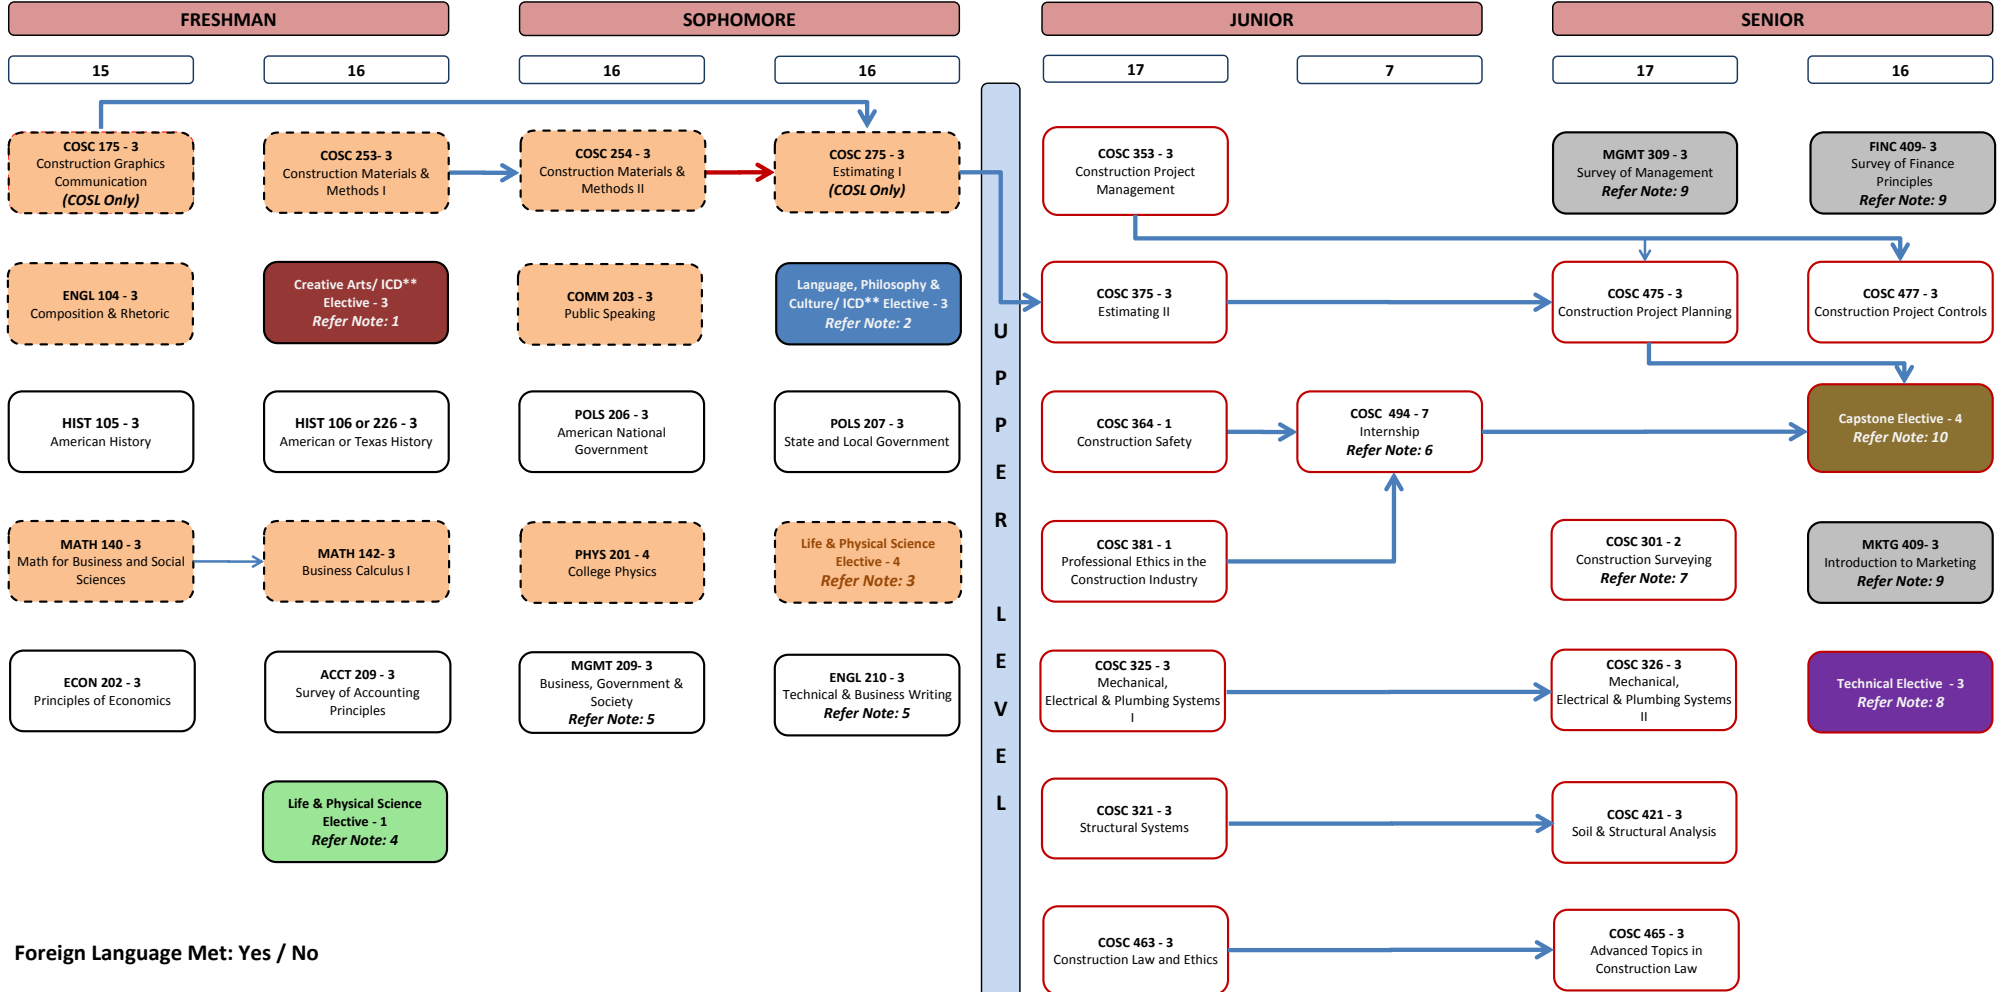

CONSTRUCTION SCIENCE

Catalog 141 (2018-19) Degree Plan
Total hours: 120

 Courses Required to move to upper level

 Upper-Level COSC Majors Only

 Prerequisite
 Completion or Concurrent Enrollment

Foreign Language Met: Yes / No

NOTES:

- Select from: ARTS 150, ENDS 101, ARCH 249, ARCH 250, ARCH 350
- Select from University Core curriculum (icd.tamu.edu) or see approved courses from Advisor **
- Select from the following:
 - GEOL 101/102 - Principles of Geology
 - CHEM 101/111 - Fundamentals of Chemistry with Lab
- Select from the University Core curriculum- Life and Physical Science courses (minimum 1 credit hour; e.g. KINE 120)
- The prerequisite to these courses are U2 classification or higher.

** ICD = International and Cultural Diversity requirement: Please see approved courses from Advisor

* Summer courses are funded on an annual basis and may not be offered.

* This flow chart is for use as an advisement aid only. Please see University catalog and your degree evaluation for complete details and requirements.

6. Internship must be a Fall or Spring semester.
No courses can be taken at TAMU while on official internship.
7. Should NOT be taken last semester
8. Select from the following: Prereq, Upper-Level
 - COSC 450 - Facility Management Principles & Practices
 - COSC 459 - Industrial Construction - Prereq. 375 (Fall Semester Only)
 - COSC 461 - Building Information Modeling System
 - COSC 464 - Construction Safety II - Prereq. 364
 - COSC 489 - Specialty Courses
 - COSC 491 - Research